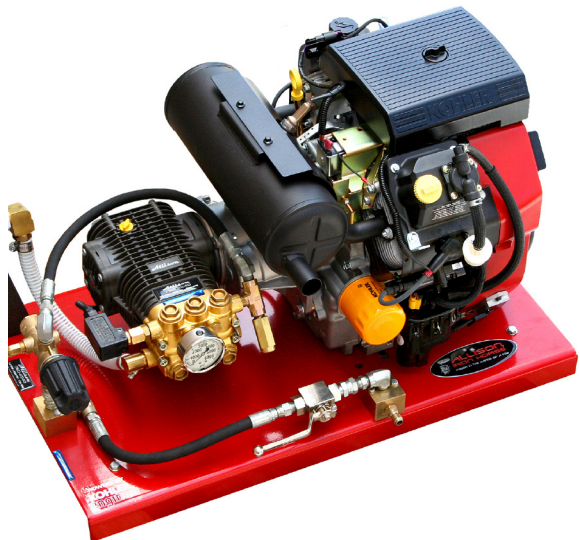

# Allison WARHORSE PRESSURE WASHER

**DEDUCT  
\$800.00**  
from below prices!

HEATER  
with optional  
stainless cover

### IRON HORSE BASE PLATE SYSTEM

#WH9035A 9.0 GPM @ 3,500 PSI ~~\$5,495.00~~

#WH1130A 11.0 GPM @ 3,000 PSI ~~\$5,495.00~~

### SDC HEATER

#9898-WH 12V SDC Beckett up to 12 GPM ~~\$3,295.00~~

SHOWN WITH OUR 24 GALLON STORAGE TANK ASSEMBLY

**Allison**  
Severe Duty Performance Pumps

**THE ONLY PUMP  
IN THE INDUSTRY WITH A  
2-YEAR  
'BUMPER TO BUMPER'  
WARRANTY!**

## HONDA PRO-SERIES

#1340B 4.0 GPM at 3,500 PSI Reg. \$2295.00 **\$1895.00**

#1355B 5.5 GPM at 2,500 PSI Reg. \$2495.00 **\$1995.00**

Shipping included on these units.

**System Includes:**  
GX390 Honda Engine  
Allison Triplex Pump  
Premium Unloader  
Chemical Injector  
Aluminum Cart  
50' Pressure Hose  
Gun, Lance & Nozzles